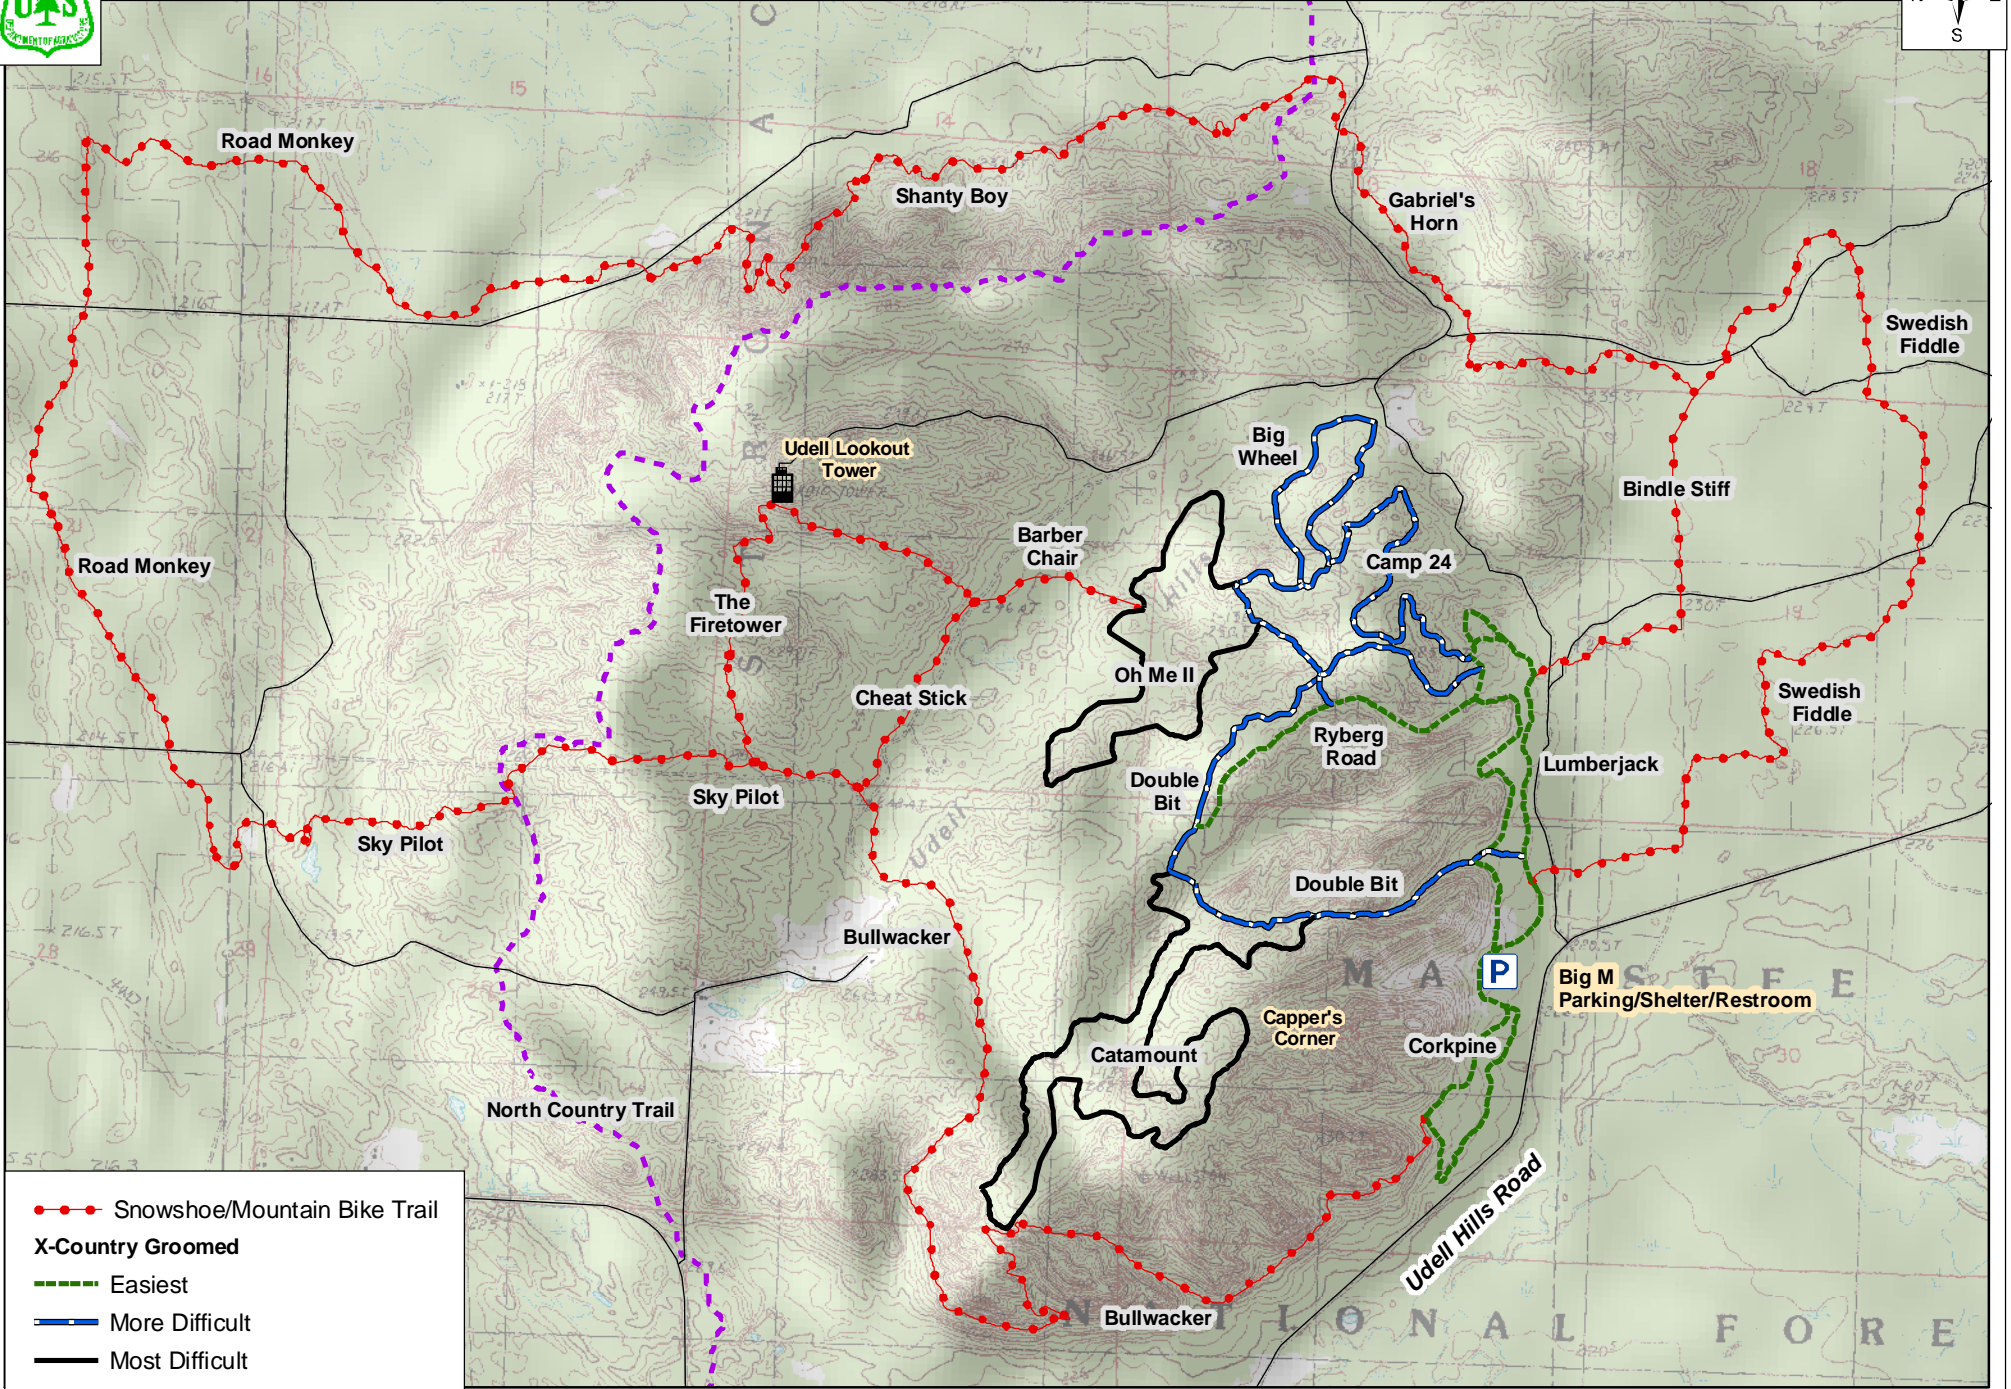

# "Big M" Cross Country Ski and Mountain Bike Trail

- Snowshoe/Mountain Bike Trail
- - - X-Country Groomed
- Easiest
- More Difficult
- Most Difficult

During the winter the trail system is maintained by the Manistee Cross Country Ski Council, a non-profit volunteer organization in cooperation with the Forest Service.